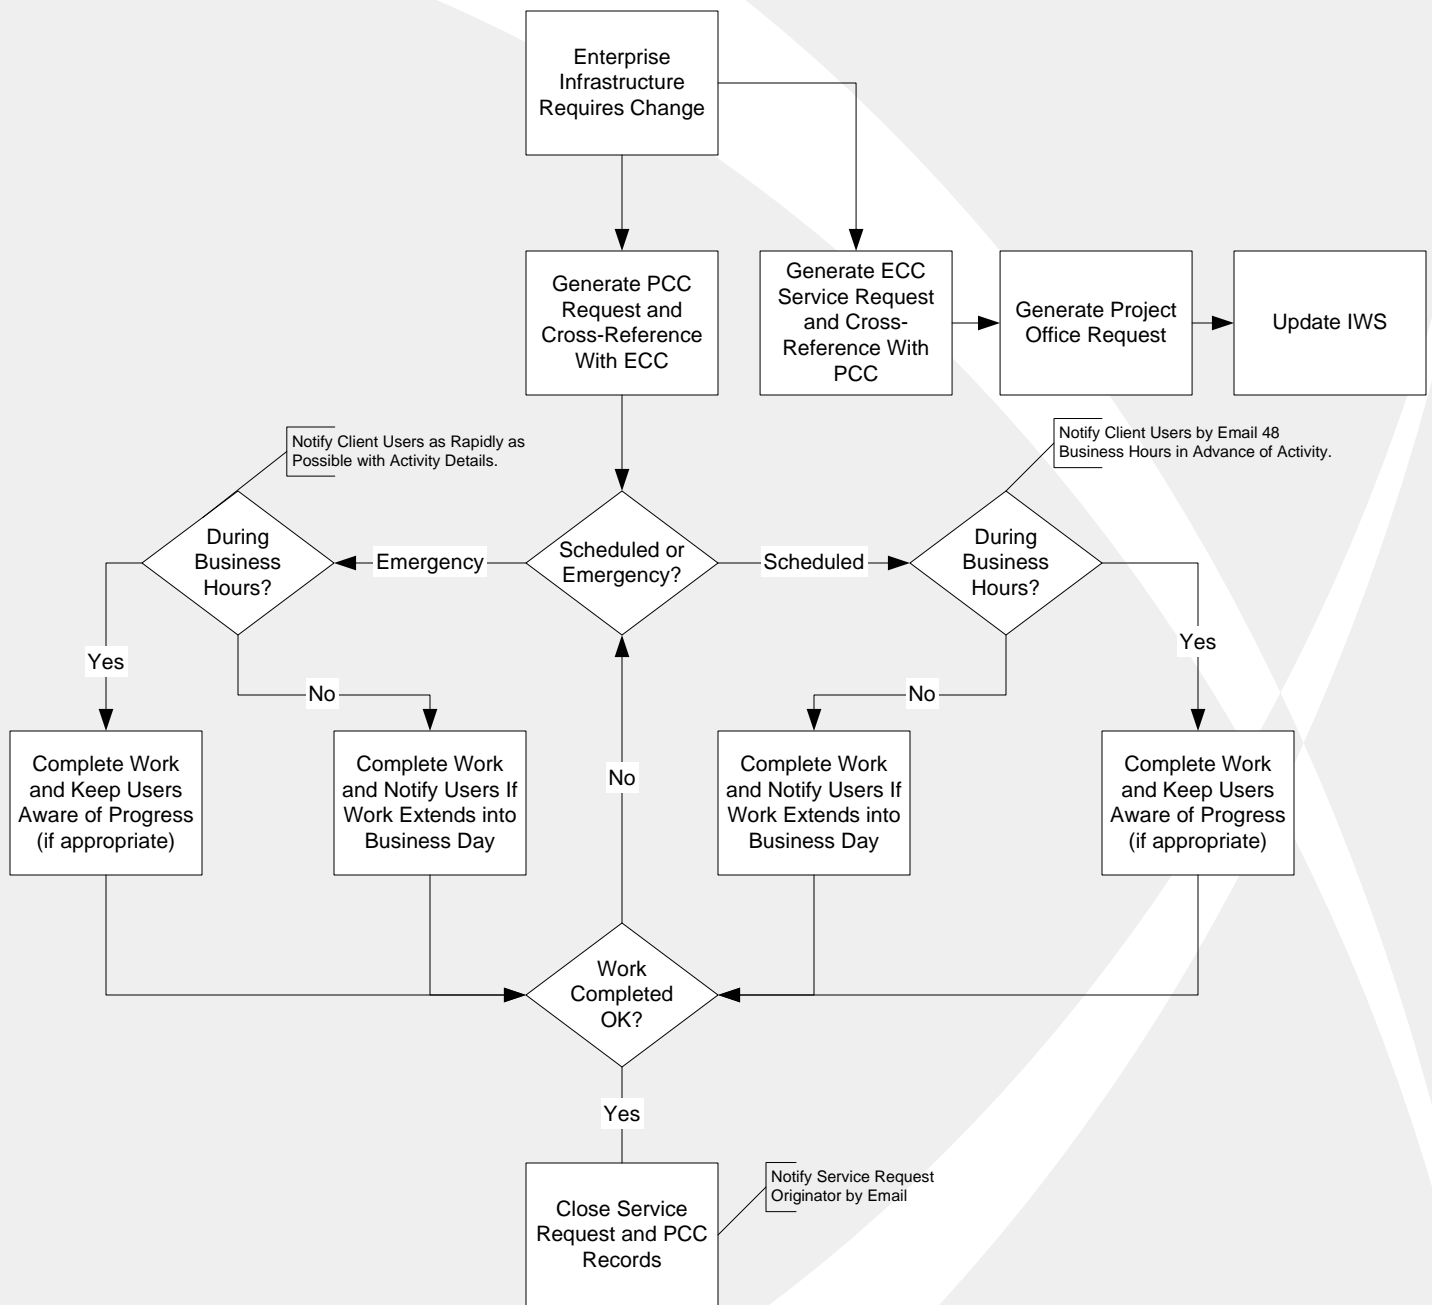

Network/Enterprise Production Change Control/ Server Change Notification Flow

4

Network/Enterprise Production Change Control/ Server Change Notification Flow